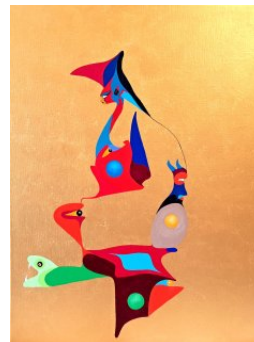

VALERIE BRESHEARS
Rosy Maple Moth
Acrylic on Canvas
20 x 22 x 1 in (h x w x d)
\$ 225

SIXTO R JEANNOT VELEZ
En el jardin Invernal
Adobe Photoshop CS2
12 x 18 x 1 in (h x w x d)

KEVIN JACOBS
Diving Board
Mixed Media Painting, Drawing, Collage
22 x 30 x 1 in (h x w x d)
\$ 800

VALERIE BRESHEARS
Pollinator Bat
Acrylic on Canvas
20 x 22 x 1 in (h x w x d)
\$ 225

MARK POL
Looking for the past and looking to the future
Acrylic on Canvas
32 x 24 x 0.4 in (h x w x d)