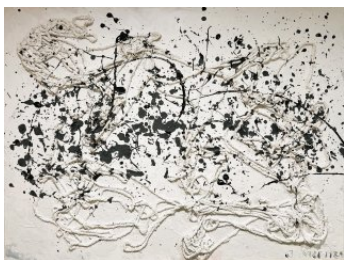

ERICA GAVZY
Branches, 2025
Photography
18.6 x 14 x 0.5 in (h x w x d)

13RΣΠ
Wintermute
Acrylic and Graphite on Canvas
24 x 36 x 0.8 in (h x w x d)
\$ 2,400

EDUARDO SETIEN
Visitor from Andromeda
Fingerpainted Acrylics on Wood
48 x 30 x 1 in (h x w x d)
\$ 4,500

ERICA GAVZY
Berries, 2025
Photography
18.6 x 14 x 0.5 in (h x w x d)

MARK POL
Mysterious Life
Acrylic on Canvas
32 x 24 x 0.1 in (h x w x d)

SAMUEL BARTLETT
(A) Winter Scene, 2020
Mixed Media on Canvas
36 x 48 x 1 in (h x w x d)
\$ 2,000