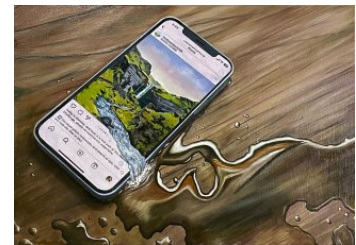

TERESA PEREIRA  
Double Take  
Oil on Basswood Panel  
24 x 18 x 1 in (h x w x d)  
\$ 2,000

TERESA PEREIRA  
Overflow  
Oil on Basswood Panel  
24 x 18 x 1 in (h x w x d)  
\$ 1,800

WENDY DESCHENE  
Lii Bufloo  
Oil on Polytab Mounted on Wood  
42 x 60 x 1 in (h x w x d)