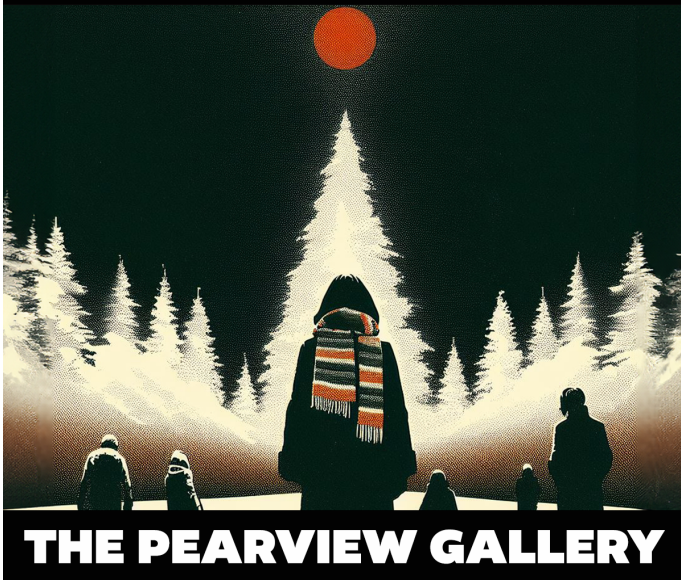

**CALL FOR ENTRY**

**THE PEARVIEW GALLERY**

## Winter 2025

2025-01-06 - 2025-04-25

The Pearview Gallery

KEITH DOUGLAS WARREN  
Stress  
Collage, Ink, and Acrylic on Bristol Board  
28 x 14 x 1 cm (h x w x d)  
\$ 125

UZOMAH UGWU  
Bright Bills  
Acrylic  
12 x 12 x 2 in (h x w x d)