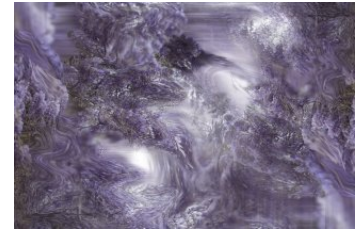

T.J. MULVANEY  
A Flower Family, 2024

Digital Art  
29.2 x 20.1 in (h x w)

\$ 25

NIMRAT SANDHU  
Full Bloom, 2024

Soft Pastels and Pastel Pencils on Sanded ...  
8.5 x 11 x 0.5 in (h x w x d)

\$ 280

MINNI MAKINEN  
Gates to Provence, 2024