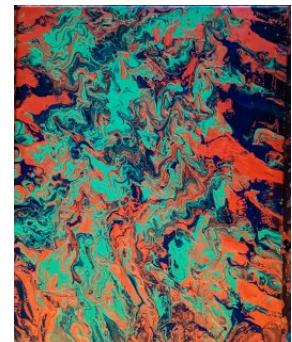

CHENELL TURNER
Acid Wash, 2024
Acrylic on Canvas
16 x 20 x 1 in (h x w x d)
$ 75