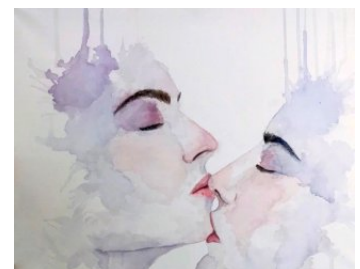

\$ 280

IRFAN AJVAZI  
Party Conference, 2024

Acrylic on Paper  
40 x 30 cm (h x w)

\$ 1,000

CHELSEA BAKER  
Gentle Love, 2024

Watercolor on canvas  
11 x 16 in (h x w)

\$ 75

SAMUEL BARTLETT  
Outcome of Orbital Sander, Number One  
Painting, 2024  
Acrylic on Canvas  
48 x 36 x 1 in (h x w x d)  
\$ 1,000