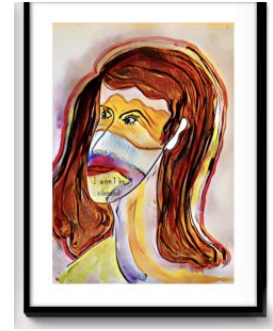

RONNIE L HALL
I Won't Be Silenced, 2024

Watercolor Digitized
12 x 12 in (h x w)

$ 125