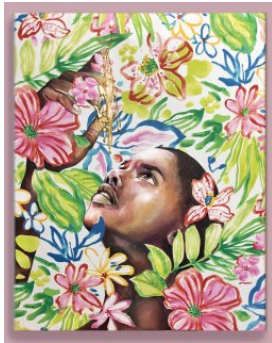

The Pearview Gallery

MINNI MAKINEN  
Geisha in Mr. Fuji, 2024  
Photography/Digital Art  
24 x 35 in (h x w)  
\$ 1,000

CHENELL TURNER  
Jimi's Reprise, 2024  
Acrylic on Canvas  
16 x 20 x 1 in (h x w x d)  
\$ 75

MICHAEL W MILLER  
Garden Gates, 2024  
Acrylic on Canvas  
24 x 30 x 1.5 in (h x w x d)  
\$ 1,400

D'ART SHINEE  
The Garden of Eden, 2024  
Acrylic on Canvas  
50 x 70 cm (h x w)  
\$ 590

CHRISTOPHER AITKEN  
Unobserved, 2024  
Acrylic on Canvas  
36 x 36 x 2 in (h x w x d)

NIMRAT SANDHU  
Peekaboo, 2024  
Soft Pastels and Pastel Pencils on Sanded ...  
8.5 x 1 x 0.5 in (h x w x d)  
\$ 280

VALERIE BRESHEARS  
Red Poppy, 2024  
Acrylic on Canvas  
18 x 24 x 1 in (h x w x d)  
\$ 100