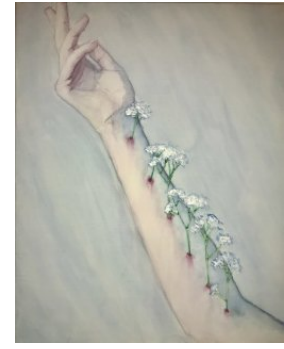

CHELSEA BAKER
Overgrown, 2024
Watercolor on canvas
11 x 16 in (h x w)
$ 75