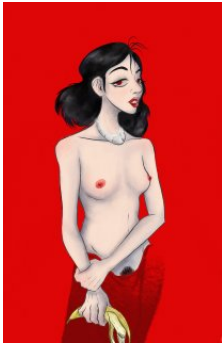

WRECK
Ruby
Digital Art
17 x 11 x 1 in (h x w x d)
$ 69