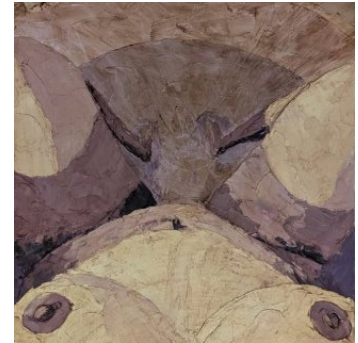

LADY TULIP
A View Within
24 x 24 x 1 in (h x w x d)