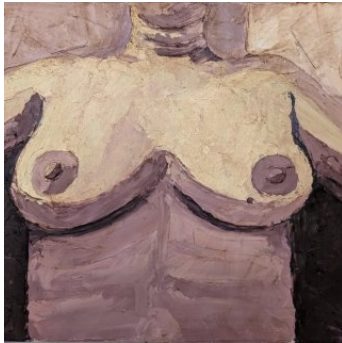

LADY TULIP
Submerged Sanctuary, 2025
24 x 24 x 1 in (h x w x d)