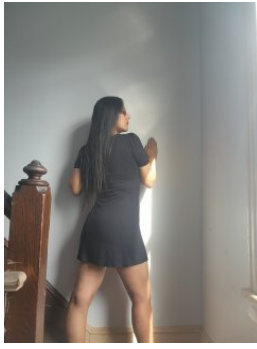

LADY TULIP
A View Within
24 x 24 x 1 in (h x w x d)

SAMUEL BARTLETT
American Woman, 2023
Digital Art on Canvas
16 x 20 x 1 in (h x w x d)

LADY TULIP
Sensual Shadows
24 x 24 x 1 in (h x w x d)

DTL ART – DAVE LEBLANC
In the Glow of Solitude
Oil on Oil-Primed Canvas Board
16 x 20 x 1 in (h x w x d)
\$ 1,280